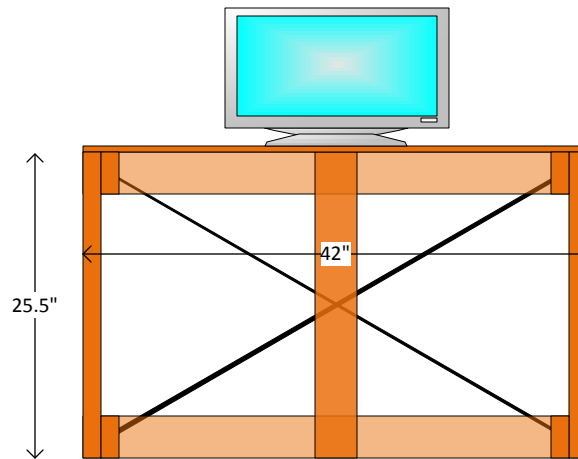

Materials List:

(1) 42" x 24" Plywood

~~(1) 42" x 12" Plywood~~

(5) 2x4s @ 25.5"

(2) 2x4s @ 42"

(4) 2x4s @ 20"

~~(3) 4" x 12" Plywood~~

(1) Can of polyurethane

(1) Paintbrush

(Lots) 2.5" Deck Screws

TOP

FRONT

SIDE