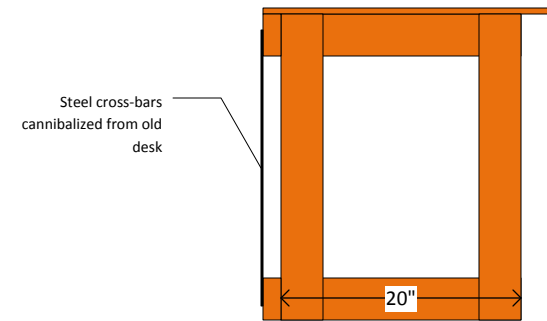

(1) Paintbrush

(Lots) 2.5" Deck Screws

TOP

FRONT

SIDE